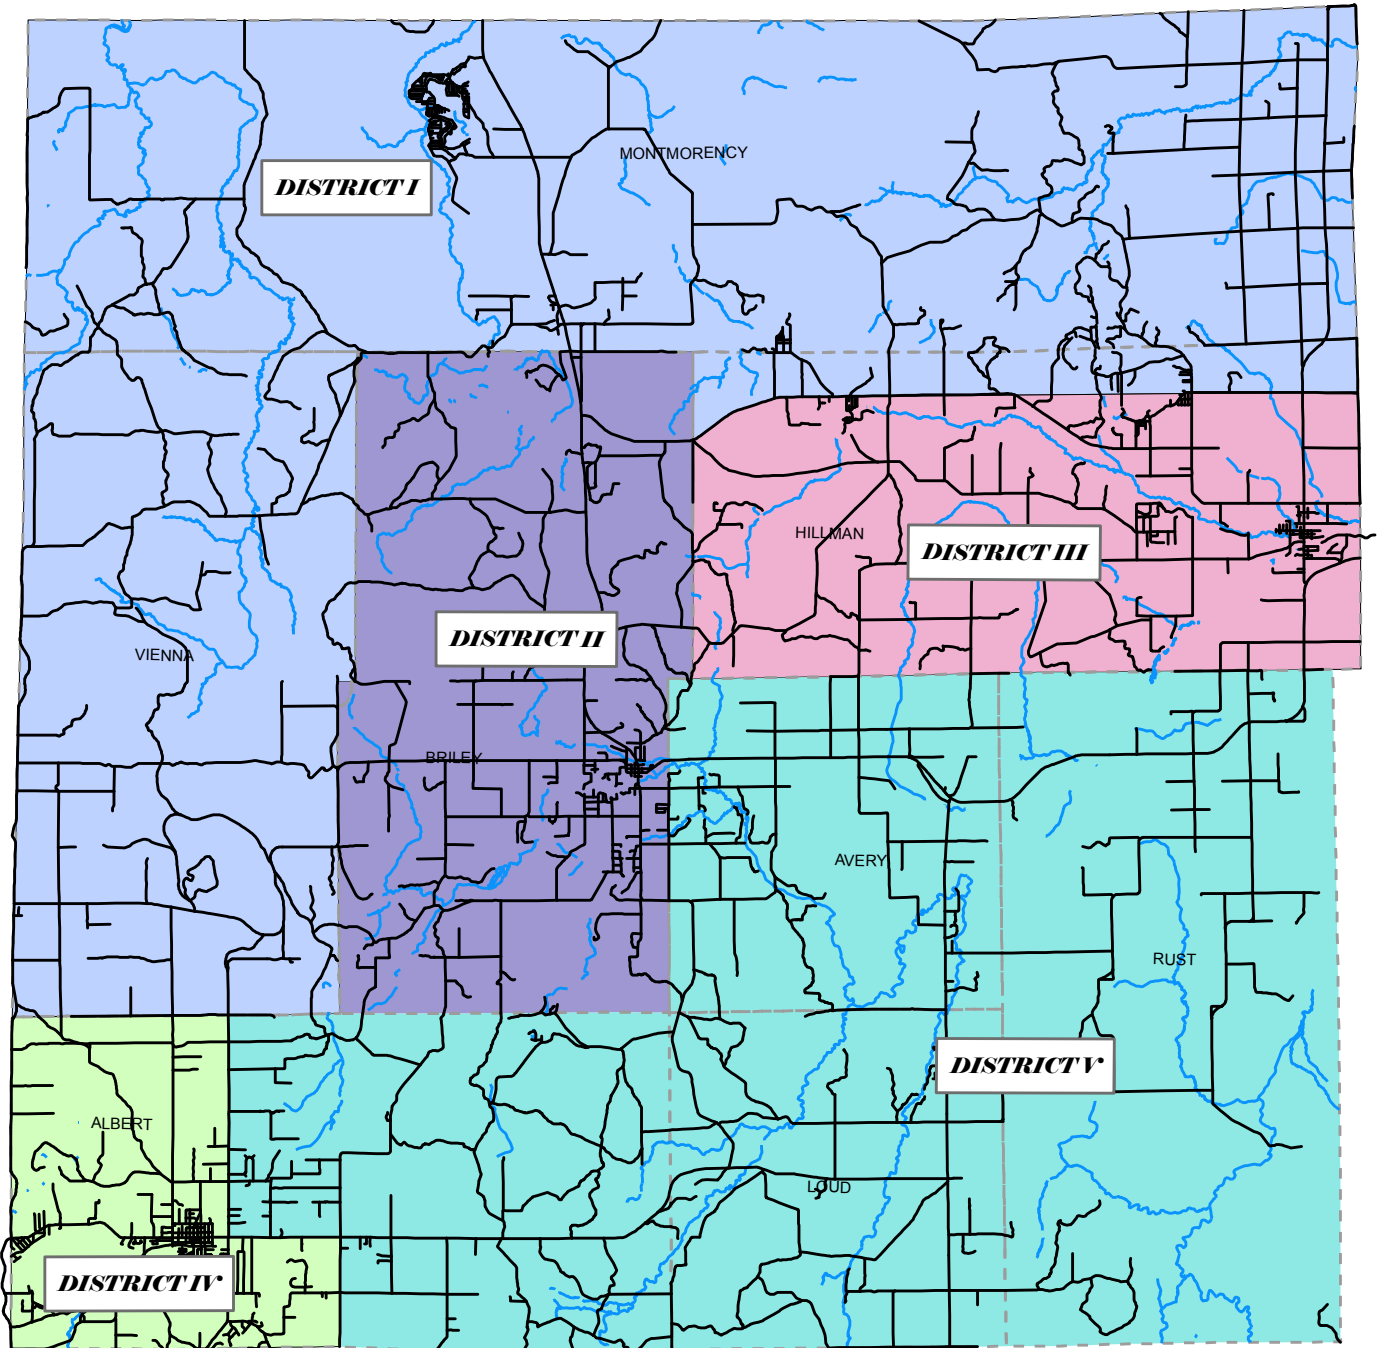

# MONTMORENCY COUNTY COMMISSIONER DISTRICTS

## 2016 COMMISSIONERS

CHAIRPERSON: Gene Thornton    VICE CHAIR: Albert LaFleche

DISTRICT I  
Albert LaFleche

DISTRICT III  
Daryl Peterson

DISTRICT V  
Stacy Carroll

DISTRICT II  
Jim Chapman

DISTRICT IV  
Gene Thornton